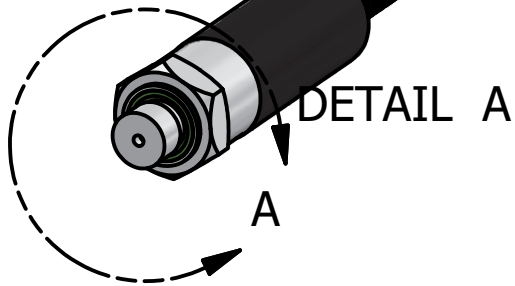

Caution: Non Controlled Document

ULMS-LFA072
Seal, DIN 3869, M14 x 1.5, FKM
Green 80 +/-5 IHRD (Shore A)

DETAIL A

ULMS-LASX189
Assembly, MICROLMS, Pressure Sensor

ULMS-LCN265
Connector, MX150 2X3 1.5